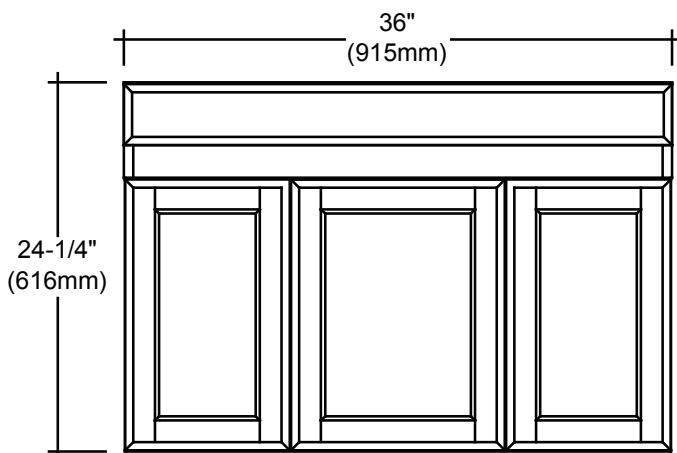

**CENTRAL
ARIZONA
SUPPLY**

**PLUMBING
SHOWROOM
COMMERCIAL
HEATING & AIR**

Phone: 480-834-5817

1. 3D line drawing

2. Top view line drawing

3. Front view line drawing

4. Side view line drawing