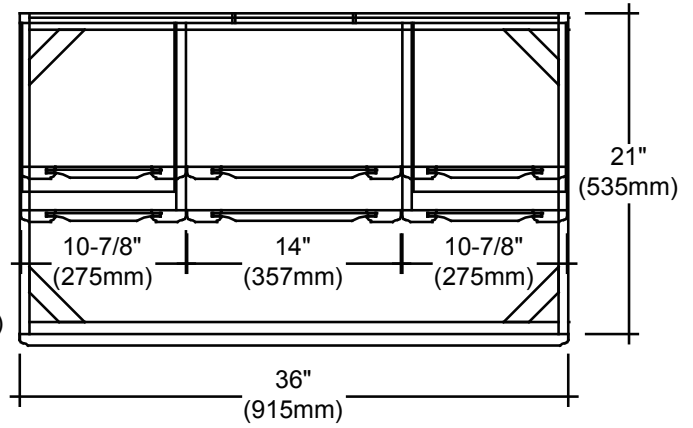

**CENTRAL
ARIZONA
SUPPLY**

**PLUMBING
SHOWROOM
COMMERCIAL
HEATING & AIR**

Phone: 480-834-5817

1. 3D line drawing

2. Top view line drawing

3. Front view line drawing

4. Side view line drawing